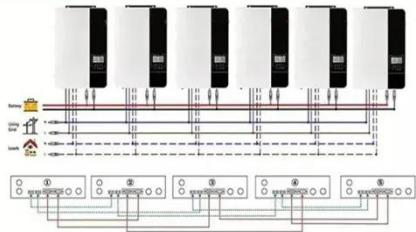

Togo Power 520wh Portable Power Station, 10-Port with Solar ...

Togo POWER Advance 500 Portable power station has 400Wh, making it a great choice for larger power needs. Ready to bring you power outdoors, you can power up items like a mini ...