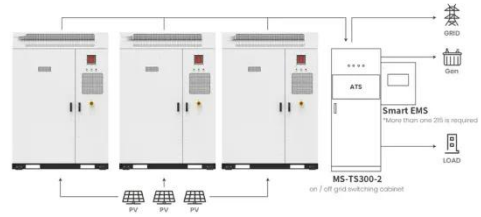

power for ...

Application scenarios of energy storage battery products