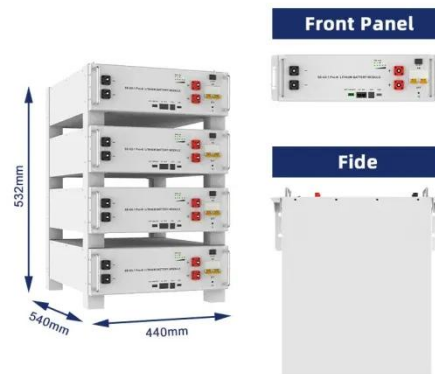

Wind Generators by Hurricane

Hurricane Stealth Storm Wind Turbine Blades (set of 5 blades) total blade length 36 Inches Building a DIY turbine and thinking of using water pipe? Not so fast we have got the parts for you.