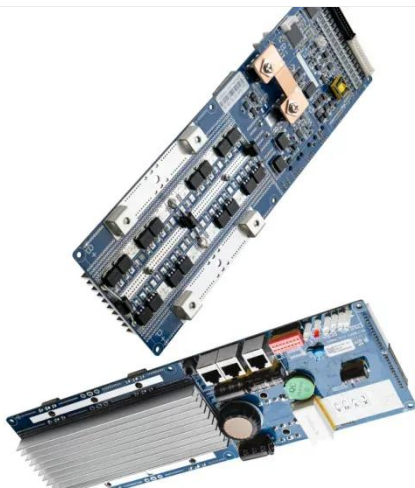

Unofficial Walt Disney World discussion forums

Stay up to date with the latest Disney news, photos, and discussions right from your iPhone. The app is free to download and gives you quick access to news articles, forums, photo ...