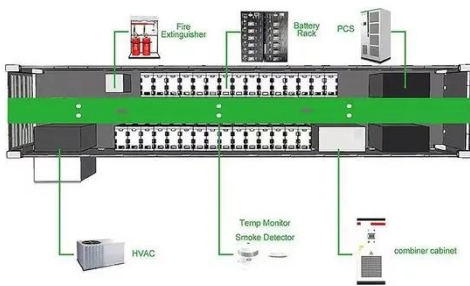

cabinet is designed to house standard VRLA Batteries of capacity range from 24Ah to 105Ah ...