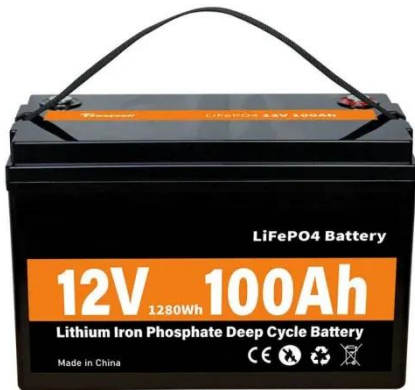

your iPhone. The app is free to download and gives you quick access to news articles, forums, photo ...

Unofficial Walt Disney World discussion forums

Stay up to date with the latest Disney news, photos, and discussions right from your iPhone. The app is free to download and gives you quick access to news articles, forums, photo ...

UPS Cabinet Solutions

MPINarada integrated battery cabinet solution offers a turn-key battery and battery cabinet option for UPS battery backup. Cabinet solutions are available in both size and color to match most UPS ...

Walt Disney World 2026: All New Attractions, Festivals, and Events in

Free Disney Water Park admission on arrival day returns for Disney Resort