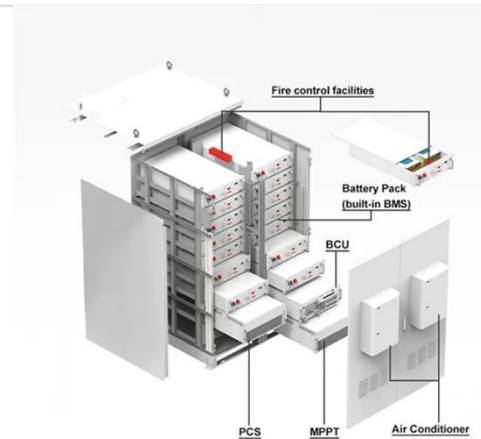

Outdoor Telecommunication Enclosures

We provide superior outdoor enclosures that are ready for installation. Fill out our registration form or call us at 904-674-2976 to learn more about our products and customization services.