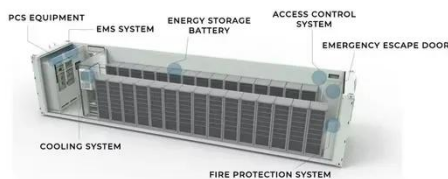

# Virtual power plant user external cabinet 10MWh

---

## Virtual power plant user external cabinet 10MWh

---

### virtual power plant compatible storage cabinet, Industrial Energy

Suitable for both on-grid and off-grid scenarios, our cabinets convert fluctuating energy prices into predictable costs, ensuring uninterrupted power supply for production lines even during grid outages, ...

## Virtual Power Plants

It controls local energy management and grid interaction functions. The VPP may incorporate local dispatchable power generation (combined heat and power units and microreactors), local renewable ...