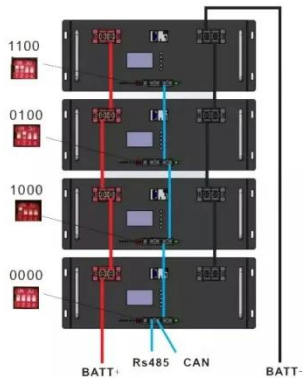

RANKING OF IMPORTED ENERGY STORAGE CABINET BRANDS

What is a battery energy storage system (BESS)? BESS stands for Battery Energy Storage Systems, which store energy generated from renewable sources like solar or wind. The stored energy can then be used when ...