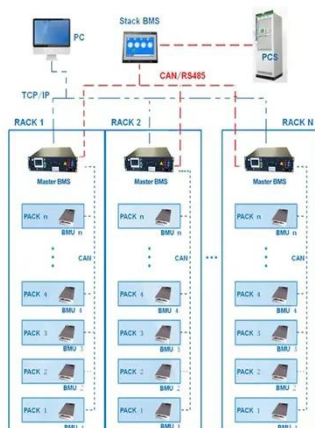

BMS Wiring Diagram