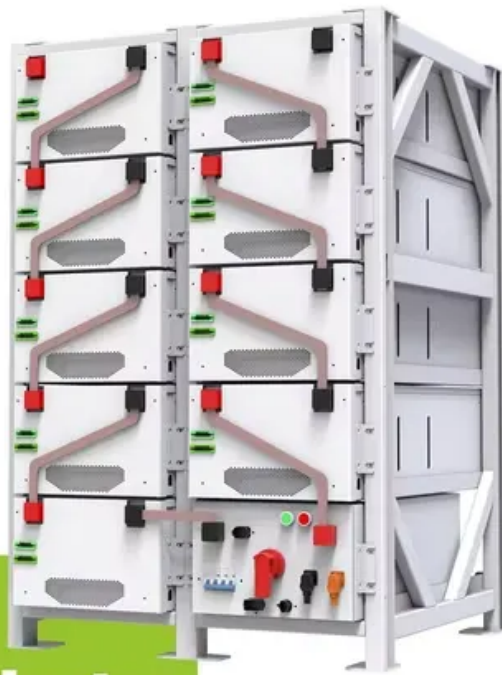

Which brand of vertical network cabinet is best for virtual power plants

**200kWh
Battery Cluster**