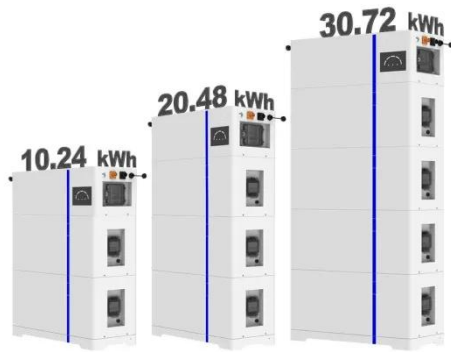

## CIRCUIT BREAKER PANEL , Brass-Fit New Zealand ...

Home / ELECTRICAL CABLE & COMPONENTS / POWER MANAGEMENT /

**ESS**

**CIRCUIT BREAKERS / CIRCUIT BREAKER PANEL**

**Best Quality Switch Boards by AGM Electrical Supplies**