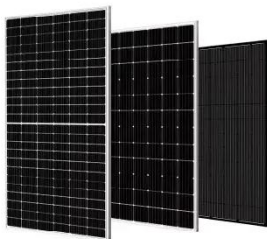

Base Station Energy Cabinet

The Base Station Energy Cabinet is a