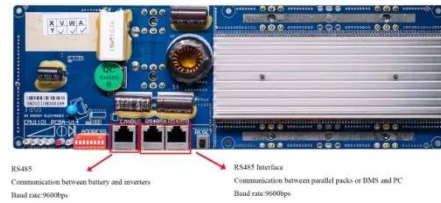

fully enclosed, weather-resistant telecom energy cabinet designed to provide reliable power distribution and battery backup for outdoor communication networks.