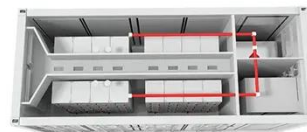

10kw/20kwh Industrial and Commercial Energy Storage Cabinet

10kw/20kwh Industrial and Commercial Energy Storage Cabinet, Find Details and Price about Ess Bess from 10kw/20kwh Industrial and Commercial Energy Storage Cabinet - Shenzhen Shudian Zhilian ...