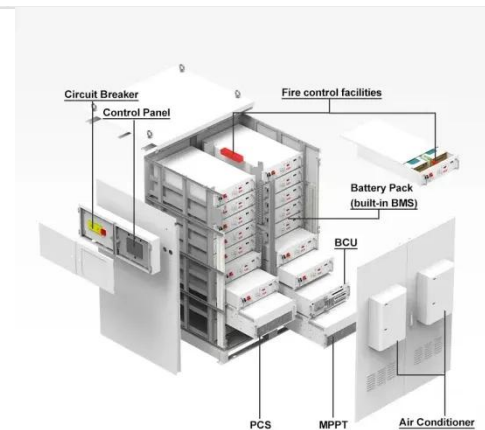

Bulldog Winch Circuit Breaker 10A, 20318 at Tractor Supply Co

Buy Bulldog Winch Circuit Breaker 10A, 20318 at Tractor Supply Co. Great Customer Service.

Winch Circuit Breaker

Explore a wide range of our Winch Circuit Breaker selection. Find top brands, exclusive offers, and unbeatable prices on eBay. Shop now for fast