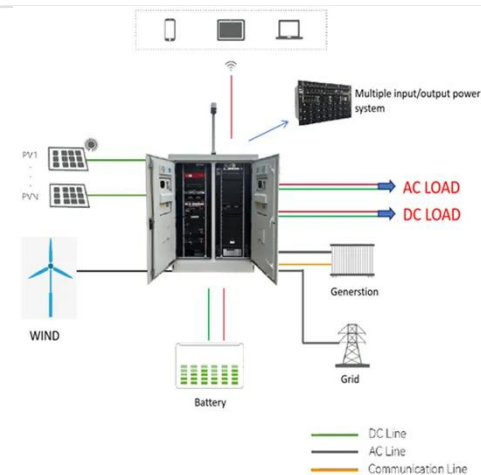

Amazon : Winch Circuit Breaker

300 Amp Circuit Breaker 12-48 Volt DC
300A Self Recovery Resettable High Amp Circuit Breaker with Manual Reset Button for Automotive RV Marine Boat Car Audio and Amps Protection