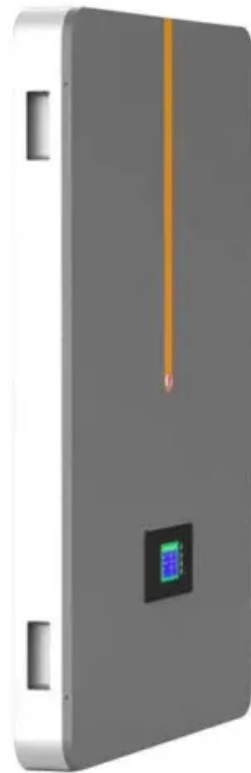

Xiaxi Communication Base Station Wind Power Outdoor Cabinet

Xiaxi Communication Base Station Wind Power Outdoor Cabinet

Large-scale Outdoor Communication Base Station , Reliable & Energy

Discover the Large-scale Outdoor Communication Base Station, designed for smart cities, communication networks, and power systems. Integrated with solar, wind, and energy storage ...

Outdoor Power Cabinet , Power Cabinet , NPX06-H1

LongXing outdoor power cabinet provides flexible size options, offers the ideal enclosure solution to build the whole base station inside.

32U outdoor floor-standing single-compartment cabinet

The floor-standing outdoor integrated cabinet is an outdoor integrated cabinet constructed using high-quality metal sheet materials.

Base Station Energy Cabinet

The Base Station Energy Cabinet is a fully enclosed, weather-resistant telecom energy cabinet designed to provide reliable power distribution and battery backup for outdoor communication networks.

Outdoor Communication Energy Cabinet With Wind Turbine

The system integrates a 4.4kW solar panel array and a wind power generation system with a capacity of 600W to 2000W. Managed by AI, the system ensures low-carbon, energy-efficient, and stable ...