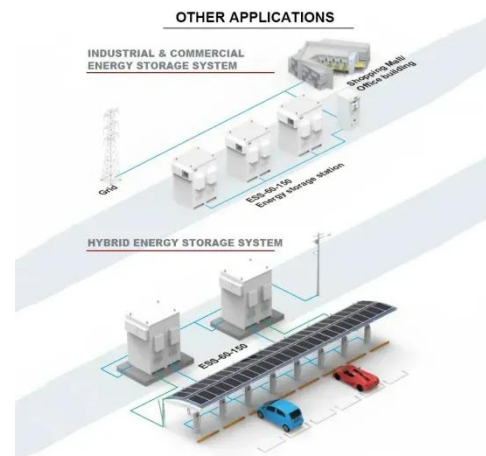

Yaounde City Outdoor Communication Power Supply BESS

Yaounde City Outdoor Communication Power Supply BESS

Yaounde Outdoor Power Supply BESS Reliable Energy Solutions for ...

Summary: Discover how Battery Energy Storage Systems (BESS) are transforming outdoor power reliability in Yaounde. Learn about applications, cost-saving benefits, and real-world success stories ...

Cameroun Portable Mobile Power Communication BESS

Summary: Discover how Battery Energy Storage Systems (BESS) are transforming outdoor power supply in Yaounde. Learn about applications, cost-saving benefits, and why